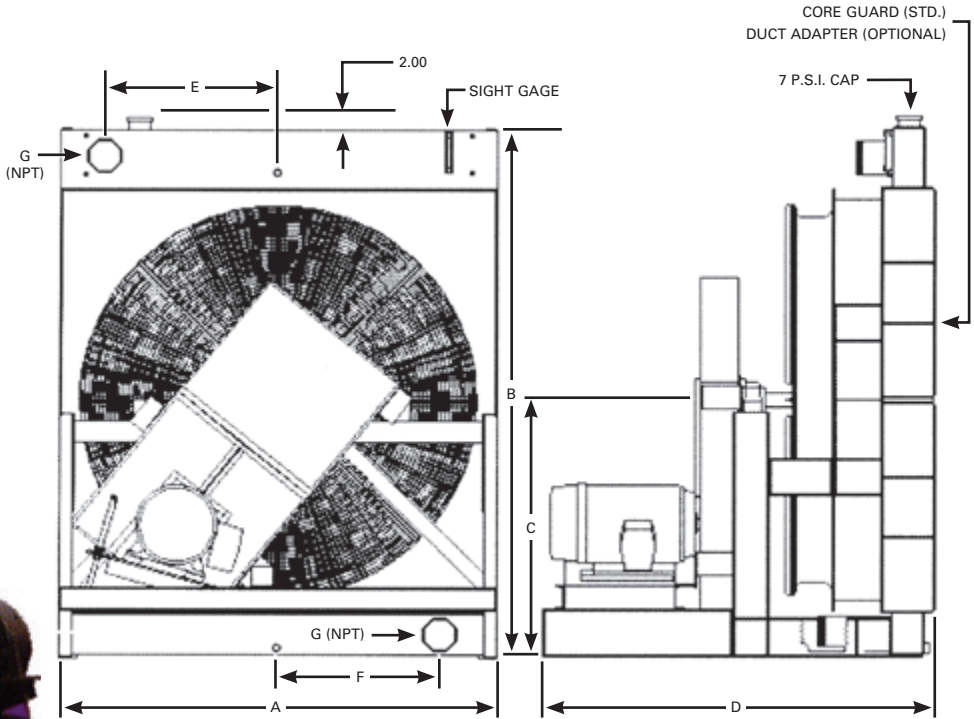

VC

Remote Vertical Cooler

with DIRECT DRIVE FAN

ALL FAN MOTORS TEFC | STANDARD MOTOR SHOWN | LO NOISE MODELS ALSO AVAILABLE

Model	A	B	C	D	E	F	G	H	Fan Dia.	Motor HP	Approx. Fluid	Est. Dry Weight
VC006	32.0	40.3	20.1	15.0	25.0	4.6	11.0	2	30	1-3	7 Gal	431 Lbs
VC008	36.0	46.3	22.6	15.0	25.0	10.6	10.0	2	30	1-5	9 Gal	454 Lbs
VC010	40.0	51.8	25.6	24.3	30.0	10.6	11.0	3	36	2-7.5	11 Gal	566 Lbs
VC013	46.0	57.8	28.6	26.0	33.0	10.6	12.6	3	36/42	2-7.5	13 Gal	910 Lbs
VC015	50.0	60.3	29.6	26.0	35.0	15.9	12.6	3	42/48	3-10	15 Gal	1000 Lbs
VC018	54.0	66.4	33.0	31.0	40.0	16.9	20.3	4	48	3-15	19 Gal	1300 Lbs
VC022	64.3	78.8	38.1	39.1	46.0	21.4	23.0	5	54	5-25	28 Gal	2050 Lbs
VC025	64.3	78.8	38.1	39.1	46.0	21.4	23.0	5	54	5-25	28 Gal	1750 Lbs
VC030	72.3	88.8	43.1	39.1	47.0	28.9	26.8	5	60	7.5-25	34 Gal	2300 Lbs
VC035	80.3	88.8	43.1	39.1	47.0	21.4	26.8	5	60	7.5-25	38 Gal	2500 Lbs
VC040	80.3	98.8	48.1	39.1	47.0	21.4	26.8	5	60	7.5-25	40 Gal	2660 Lbs
VC046	91.3	98.8	48.1	39.1	47.0	21.4	26.8	5	60	7.5-25	46 Gal	2930 Lbs

ALL FAN MOTORS TEFC | STANDARD MOTOR SHOWN | LO NOISE MODELS ALSO AVAILABLE

Model	A	B	C	D	E	F	G	Fan Dia.	Motor HP	Approx. Fluid	Est. Dry Weight
VC022	64.3	78.8	38.1	64.5	21.4	23.0	5	54	10-50	28 Gal	2600 Lbs
VC025	64.3	78.8	38.1	64.5	21.4	23.0	5	54	10-50	28 Gal	2300 Lbs
VC030	72.3	88.8	43.1	64.5	28.9	26.8	5	60	15-50	32 Gal	2710 Lbs
VC035	80.3	88.8	43.1	64.5	21.4	26.8	5	60	15-50	38 Gal	2900 Lbs
VC040	80.3	98.8	48.1	64.5	21.4	26.8	5	72	15-60	40 Gal	2980 Lbs
VC046	91.3	98.8	48.1	64.5	21.4	26.8	5	72	15-60	43 Gal	3250 Lbs
VC052	92.3	110.8	54.1	64.5	21.4	26.8	5	84	20-60	45 Gal	3820 Lbs
VC060	100.3	116.8	58.1	64.5	21.4	26.8	5	84	20-75	56 Gal	4350 Lbs
VC066	108.3	116.8	58.1	64.5	21.4	22.8	6	84	20-75	62 Gal	4600 Lbs
VC072	108.3	125.8	62.6	64.5	21.4	22.8	6	84	20-75	62 Gal	4840 Lbs
VC078	108.3	133.0	66.3	64.5	21.4	22.8	6	84	20-75	67 Gal	5100 Lbs
VC085	131.0	126.2	63.1	68.9	21.4	22.8	6	84	20-75	75 Gal	5350 Lbs