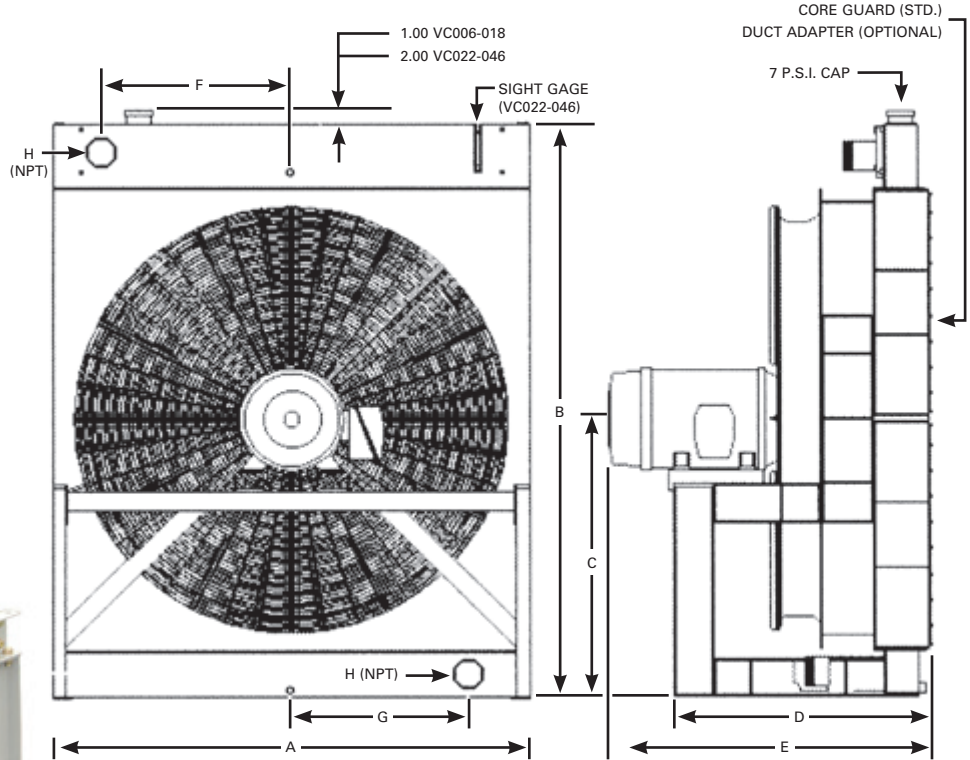

VC

Remote Vertical Cooler

with DIRECT DRIVE FAN

ALL FAN MOTORS TEFC | STANDARD MOTOR SHOWN | LO NOISE MODELS ALSO AVAILABLE

Model	A	B	C	D	E	F	G	H	Fan Dia.	Motor HP	Approx. Fluid	Est. Dry Weight
VC006	32.0	40.3	20.1	15.0	25.0	4.6	11.0	2	30	1-3	7 Gal	431 Lbs
VC008	36.0	46.3	22.6	15.0	25.0	10.6	10.0	2	30	1-5	9 Gal	454 Lbs
VC010	40.0	51.8	25.6	24.3	30.0	10.6	11.0	3	36	2-7.5	11 Gal	566 Lbs
VC013	46.0	57.8	28.6	26.0	33.0	10.6	12.6	3	36/42	2-7.5	13 Gal	910 Lbs
VC015	50.0	60.3	29.6	26.0	35.0	15.9	12.6	3	42/48	3-10	15 Gal	1000 Lbs
VC018	54.0	66.4	33.0	31.0	40.0	16.9	20.3	4	48	3-15	19 Gal	1300 Lbs
VC022	64.3	78.8	38.1	39.1	46.0	21.4	23.0	5	54	5-25	28 Gal	2050 Lbs
VC025	64.3	78.8	38.1	39.1	46.0	21.4	23.0	5	54	5-25	28 Gal	1750 Lbs
VC030	72.3	88.8	43.1	39.1	47.0	28.9	26.8	5	60	7.5-25	34 Gal	2300 Lbs
VC035	80.3	88.8	43.1	39.1	47.0	21.4	26.8	5	60	7.5-25	38 Gal	2500 Lbs
VC040	80.3	98.8	48.1	39.1	47.0	21.4	26.8	5	60	7.5-25	40 Gal	2660 Lbs
VC046	91.3	98.8	48.1	39.1	47.0	21.4	26.8	5	60	7.5-25	46 Gal	2930 Lbs

ALL FAN MOTORS TEFC | STANDARD MOTOR SHOWN | LO NOISE MODELS ALSO AVAILABLE

Model	A	B	C	D	E	F	G	Fan Dia.	Motor HP	Approx. Fluid	Est. Dry Weight
VC022	64.3	78.8	38.1	64.5	21.4	23.0	5	54	10-50	28 Gal	2600 Lbs
VC025	64.3	78.8	38.1	64.5	21.4	23.0	5	54	10-50	28 Gal	2300 Lbs
VC030	72.3	88.8	43.1	64.5	28.9	26.8	5	60	15-50	32 Gal	2710 Lbs
VC035	80.3	88.8	43.1	64.5	21.4	26.8	5	60	15-50	38 Gal	2900 Lbs
VC040	80.3	98.8	48.1	64.5	21.4	26.8	5	72	15-60	40 Gal	2980 Lbs
VC046	91.3	98.8	48.1	64.5	21.4	26.8	5	72	15-60	43 Gal	3250 Lbs
VC052	92.3	110.8	54.1	64.5	21.4	26.8	5	84	20-60	45 Gal	3820 Lbs
VC060	100.3	116.8	58.1	64.5	21.4	26.8	5	84	20-75	56 Gal	4350 Lbs
VC066	108.3	116.8	58.1	64.5	21.4	22.8	6	84	20-75	62 Gal	4600 Lbs
VC072	108.3	125.8	62.6	64.5	21.4	22.8	6	84	20-75	62 Gal	4840 Lbs
VC078	108.3	133.0	66.3	64.5	21.4	22.8	6	84	20-75	67 Gal	5100 Lbs
VC085	131.0	126.2	63.1	68.9	21.4	22.8	6	84	20-75	75 Gal	5350 Lbs