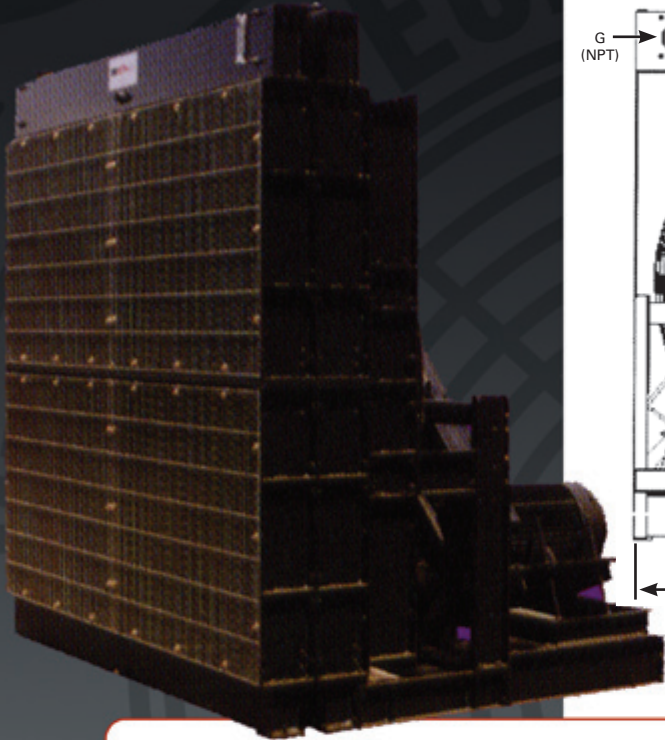

VC

Remote Vertical Cooler

with V-BELT DRIVE FAN

ALL FAN MOTORS TEFC | STANDARD MOTOR SHOWN | LO NOISE MODELS ALSO AVAILABLE

Model	A	B	C	D	E	F	G	Fan Dia.	Motor HP	Approx. Fluid	Est. Dry Weight
VC022	64.3	78.8	38.1	64.5	21.4	23.0	5	54	10-50	28 Gal	2600 Lbs
VC025	64.3	78.8	38.1	64.5	21.4	23.0	5	54	10-50	28 Gal	2300 Lbs
VC030	72.3	88.8	43.1	64.5	28.9	26.8	5	60	15-50	32 Gal	2710 Lbs
VC035	80.3	88.8	43.1	64.5	21.4	26.8	5	60	15-50	38 Gal	2900 Lbs
VC040	80.3	98.8	48.1	64.5	21.4	26.8	5	72	15-60	40 Gal	2980 Lbs
VC046	91.3	98.8	48.1	64.5	21.4	26.8	5	72	15-60	43 Gal	3250 Lbs
VC052	92.3	110.8	54.1	64.5	21.4	26.8	5	84	20-60	45 Gal	3820 Lbs
VC060	100.3	116.8	58.1	64.5	21.4	26.8	5	84	20-75	56 Gal	4350 Lbs
VC066	108.3	116.8	58.1	64.5	21.4	22.8	6	84	20-75	62 Gal	4600 Lbs
VC072	108.3	125.8	62.6	64.5	21.4	22.8	6	84	20-75	62 Gal	4840 Lbs
VC078	108.3	133.0	66.3	64.5	21.4	22.8	6	84	20-75	67 Gal	5100 Lbs
VC085	131.0	126.2	63.1	68.9	21.4	22.8	6	84	20-75	75 Gal	5350 Lbs

phone 262-942-1414 fax 262-942-1410 toll free 800-919-9559

web www.iearad.com email sales@iearad.com

Corporate Headquarters 9625 55th Street, Kenosha, WI 53144